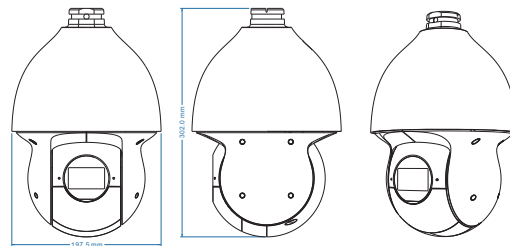

### Key Features

- 1/2.8" progressive scan CMOS
- 25x optical zoom
- True WDR, up to 128dB
- 3D DNR, HLC & BLC
- 2MP resolution(1920 × 1080)
- H.265+/H.265/H.264/MJPEG
- Intelligent video analytics
- Onboard storage
- Up to 300m IR distance with Smart IR
- 2-way audio & alarm in/out
- Face detection / capture
- Vehicle detecting and tracking
- Smart tracking
- PoE+ and DC24V
- IP66

Interface	
Network	RJ45
Audio	MIC IN x 1, LINE OUT x 1
Video Output	None
Onboard Storage	Built-in micro SD/SDHC/SDXC slot
RS485	None
Alarm	Input x 1, Output x 1
Hardware Reset	Yes
Environmental	
Operating Temperature	- 40 °C ~ 70 °C
Operating Humidity	≤90%
Ingress Protection	IP67
Vandal Resistance	IK10
General	
Power Supply	DC24V / PoE+
Power Consumption	22W
Dimensions ( mm )	Φ 197.5mm × 302mm
Material	Metals
Weight	Approx.2.9KG
Installation	Wall mounting, Pole mounting, Pendant mounting and Corner mounting(no accessories in the package)
Certification	ROHS, CE, FCC

## Dimensions